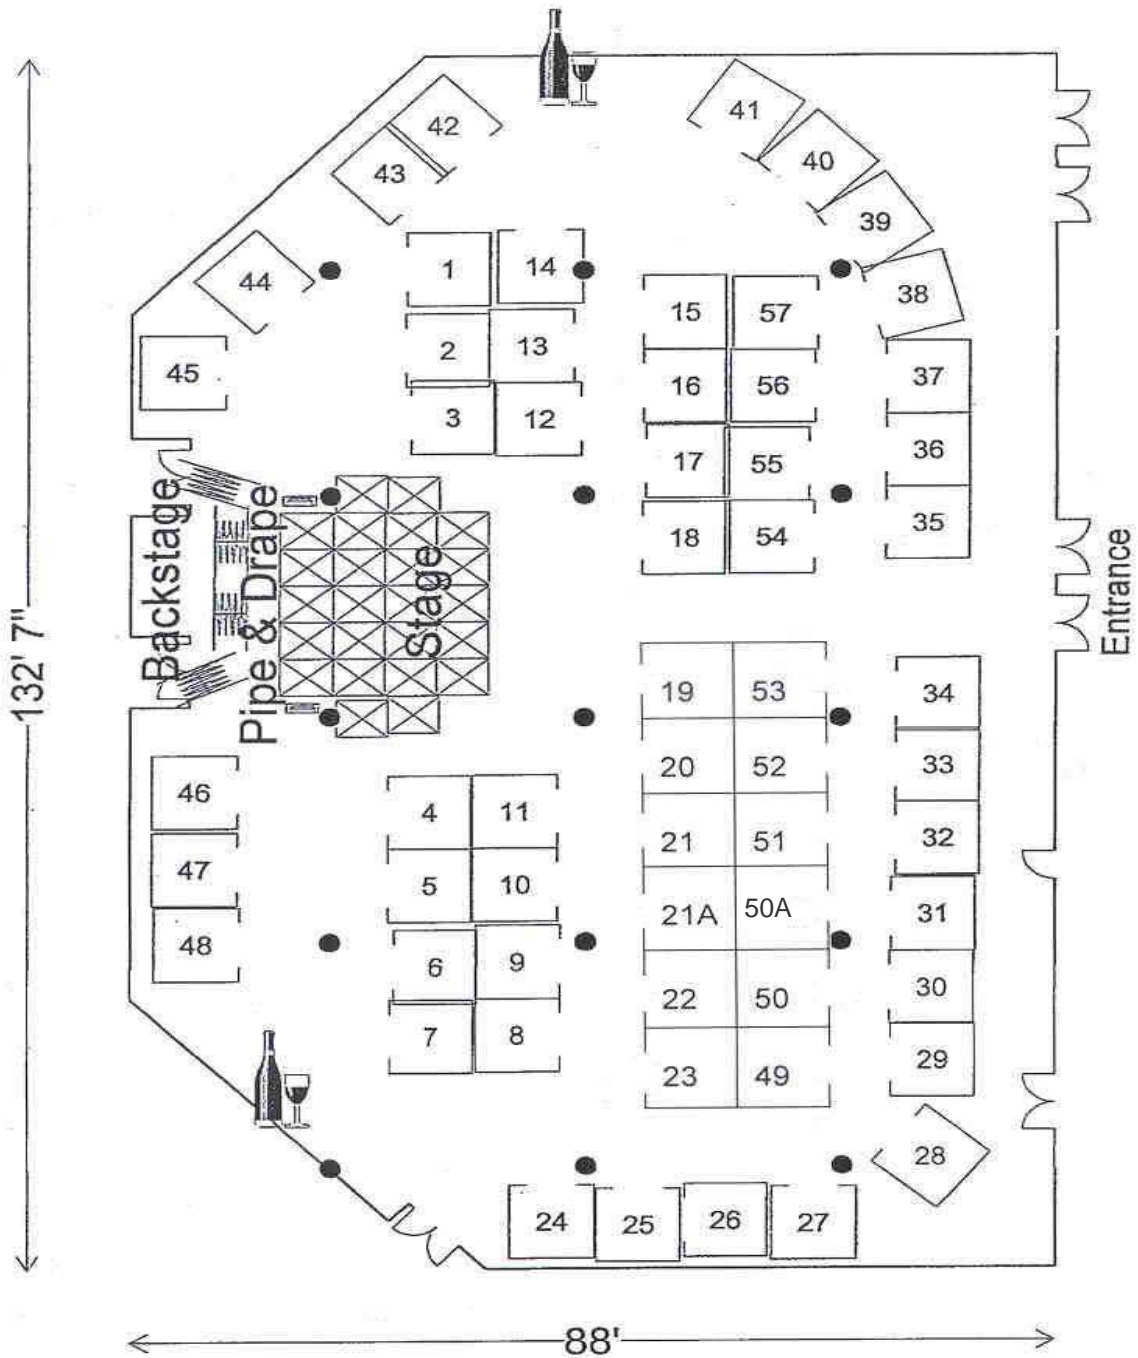

Exhibit Setup

Michigan Section, AWWA Annual Conference Exhibits
September 9 & 10, 2008
Kalamazoo Radisson Plaza Hotel & Suites - KRT

EXHIBITION HALL

25 Booths around the perimeter
34 Booths in center hall

Booths are 7'x10'
Diagram dimensions cannot be removed