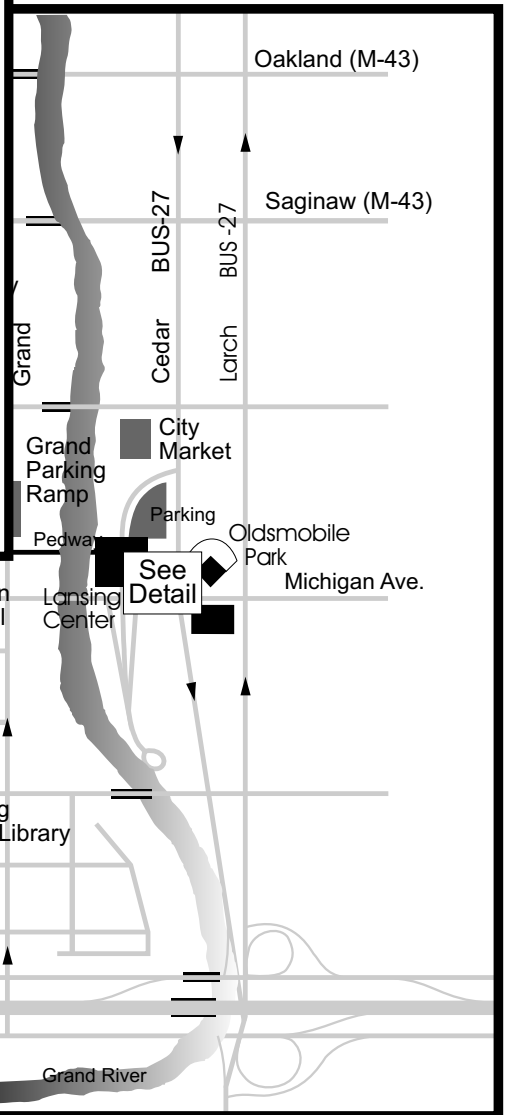

Event Parking Information

*All lots may not be available at all times.
Call (517) 483-7821 for availability.

Parking Rates:
 Attended Ramps: \$1.00 per ½ hour (first ½ hour is free)
 \$8.50 Weekday daily maximum
 \$5.00 Weekend event per entry

Lansing Center: \$5.00 per entry

On-street Metered Parking 8:00 a.m.-6:00 p.m.
 FREE after 6:00 p.m. Weekdays & All day Sat/Sun

Call (517) 483-7821 for more information.

We hope that this parking information makes your visit more convenient and enjoyable. If you have any questions please give us a call at 483-7821.