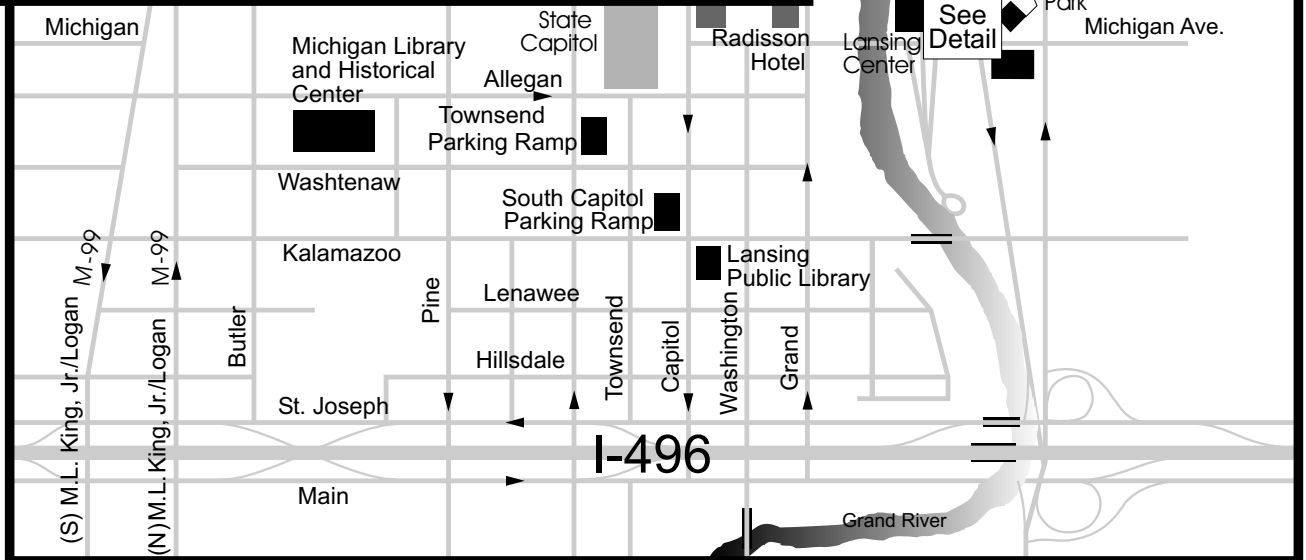

Event Parking Information

*All lots may not be available at all times.
Call (517) 483-7821 for availability.

Parking Rates:
 Attended Ramps: \$1.00 per ½ hour (first ½ hour is free)
 \$8.50 Weekday daily maximum
 \$5.00 Weekend event per entry

Lansing Center: \$5.00 per entry

On-street Metered Parking 8:00 a.m.-6:00 p.m.
 FREE after 6:00 p.m. Weekdays & All day Sat/Sun

Call (517) 483-7821 for more information.

We hope that this parking information makes your visit more convenient and enjoyable. If you have any questions please give us a call at 483-7821.